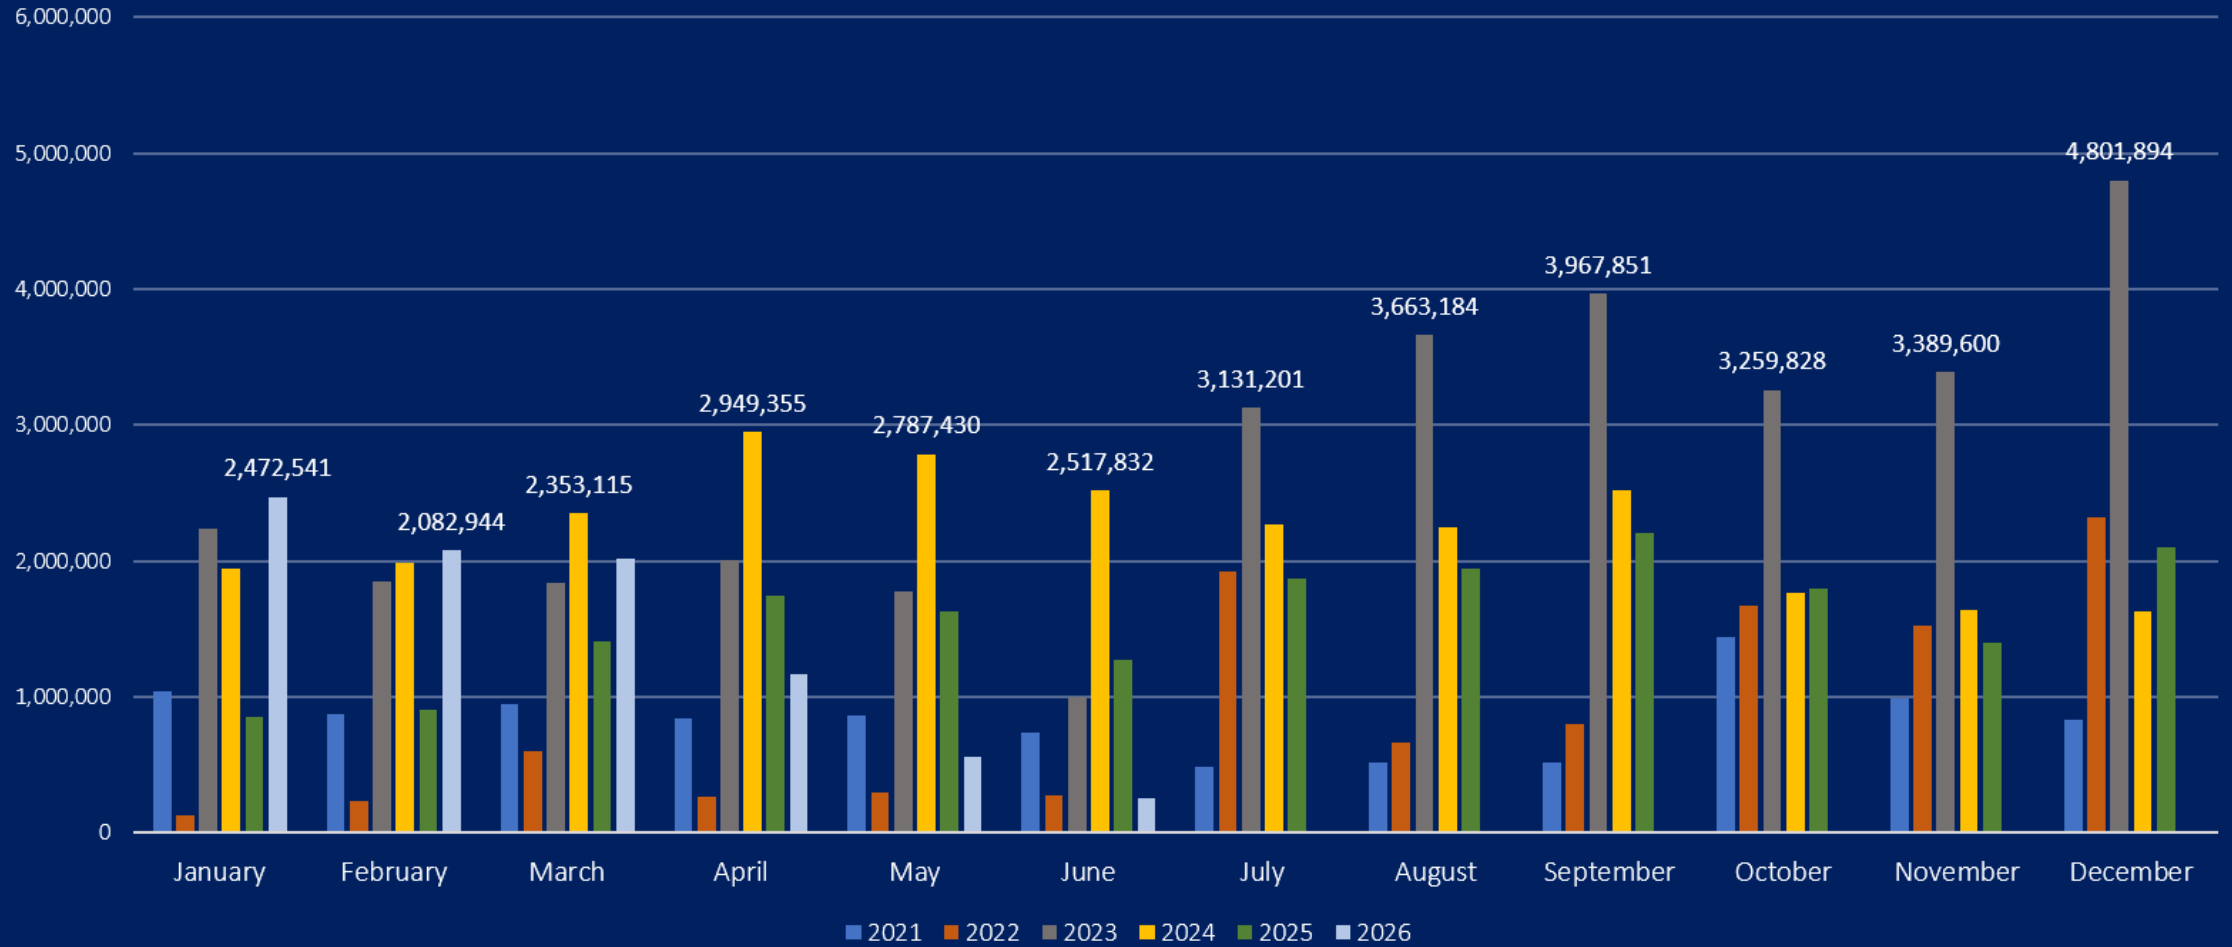

BALKAN GAS HUB EAD

Exchange market monthly report

June 2026

BGH Spot DA June 2026 Data

BGH Spot WD June 2026 Data

Total Spot June 2025-2026 Data

Short-term data on monthly basis, MWh

Long-term data on monthly basis, MWh

Number of participants

BGH members by origin and type

ENES

Balkan Gas Hub