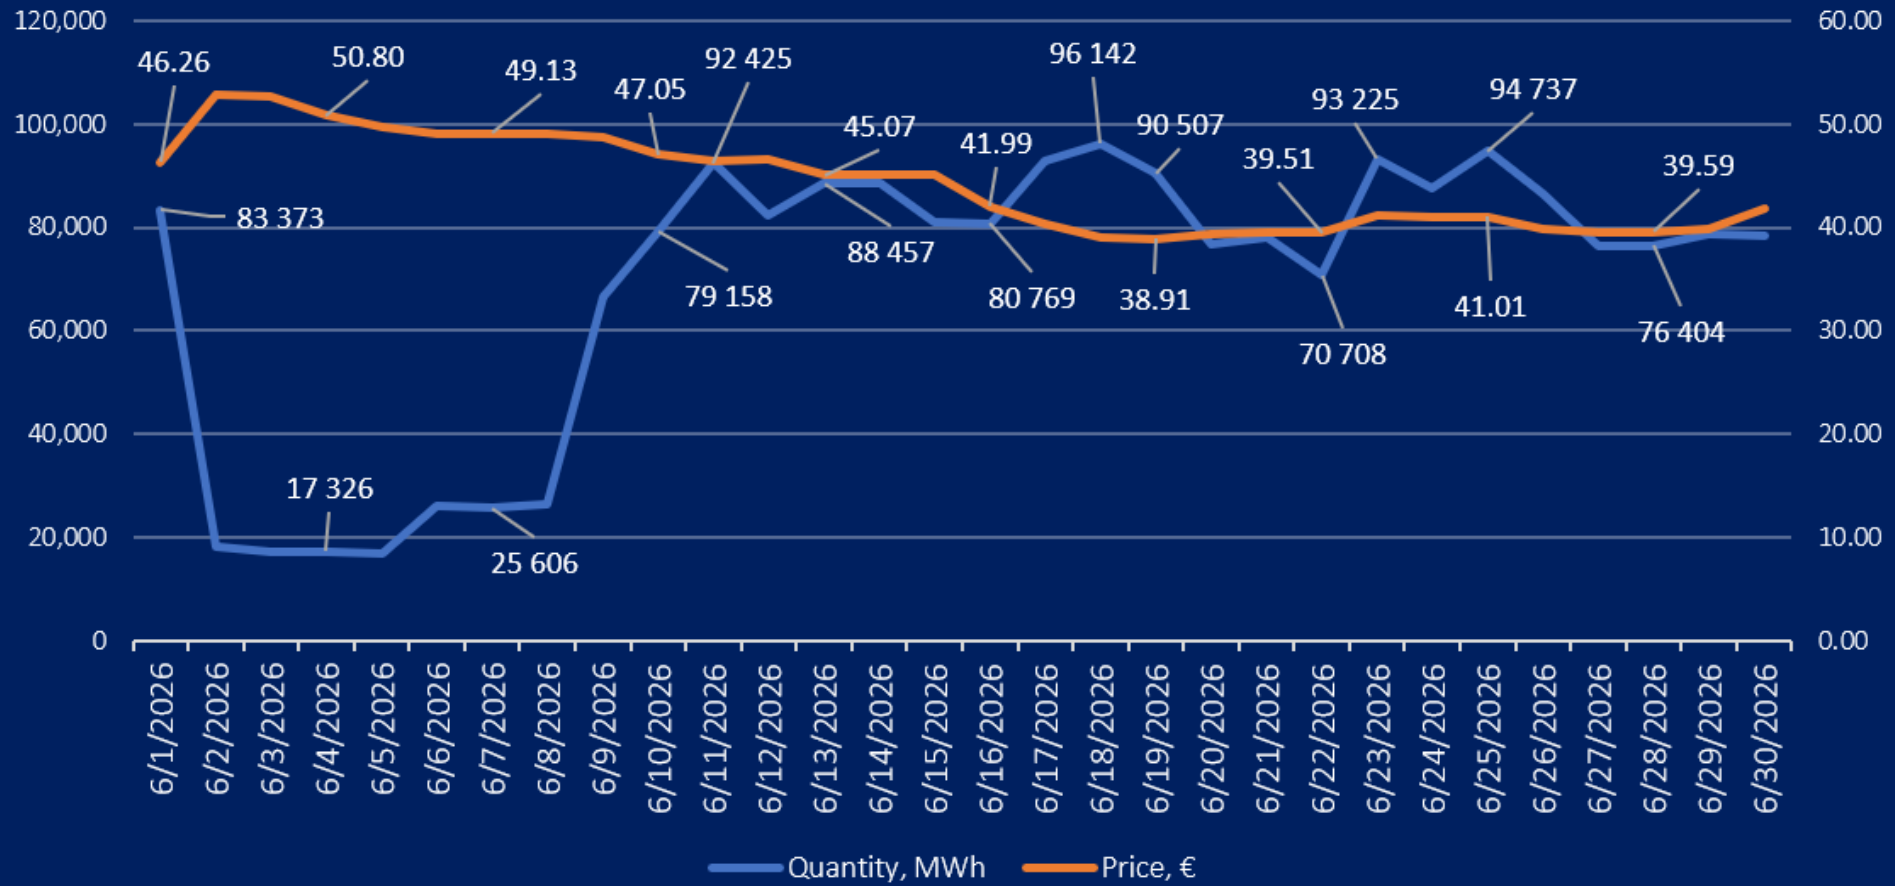

BALKAN GAS HUB EAD

Exchange market monthly report

June 2026

BGH Spot DA June 2026 Data

BGH Spot WD June 2026 Data

Total Spot June 2025-2026 Data

Short-term data on monthly basis, MWh

Long-term data on monthly basis, MWh

Number of participants

BGH members by origin and type

ENES

Balkan Gas Hub