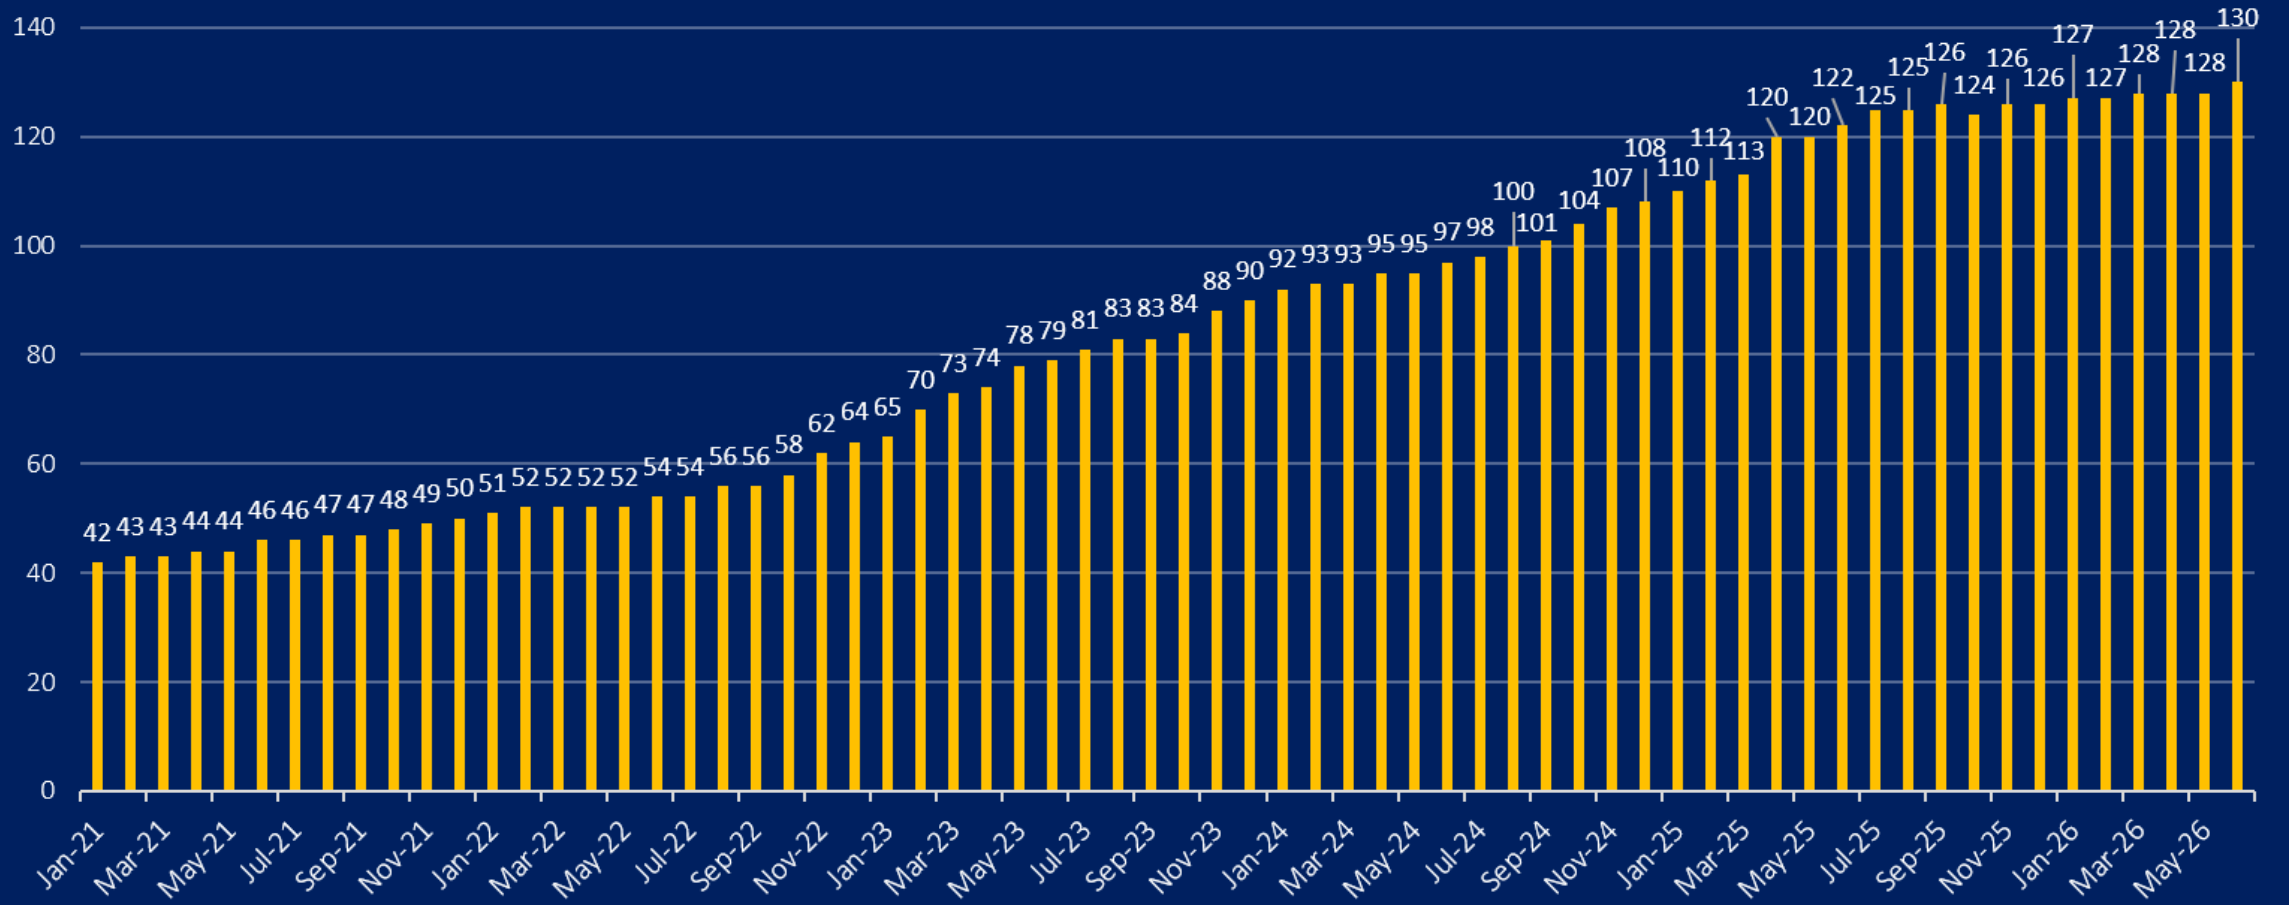

BALKAN GAS HUB EAD

Exchange market monthly report

June 2026

BGH Spot DA June 2026 Data

BGH Spot WD June 2026 Data

Total Spot June 2025-2026 Data

Short-term data on monthly basis, MWh

Long-term data on monthly basis, MWh

Number of participants

BGH members by origin and type

ENES

Balkan Gas Hub