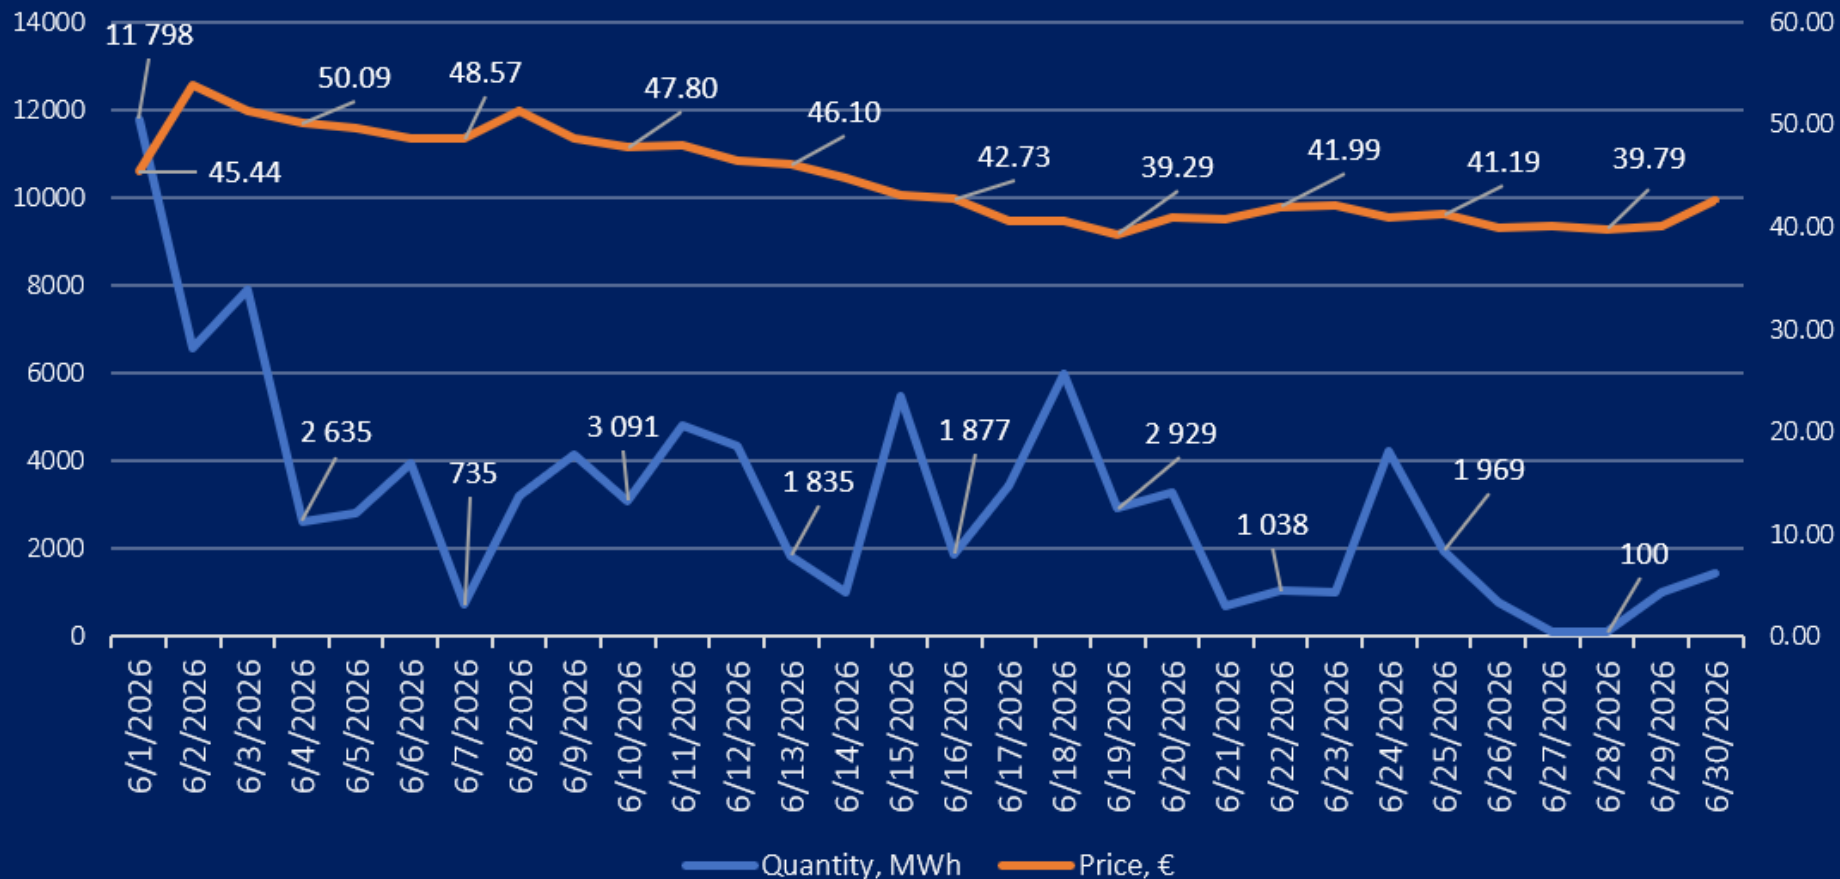

BALKAN GAS HUB EAD

Exchange market monthly report

June 2026

BGH Spot DA June 2026 Data

BGH Spot WD June 2026 Data

Total Spot June 2025-2026 Data

Short-term data on monthly basis, MWh

Long-term data on monthly basis, MWh

Number of participants

BGH members by origin and type

ENES

Balkan Gas Hub