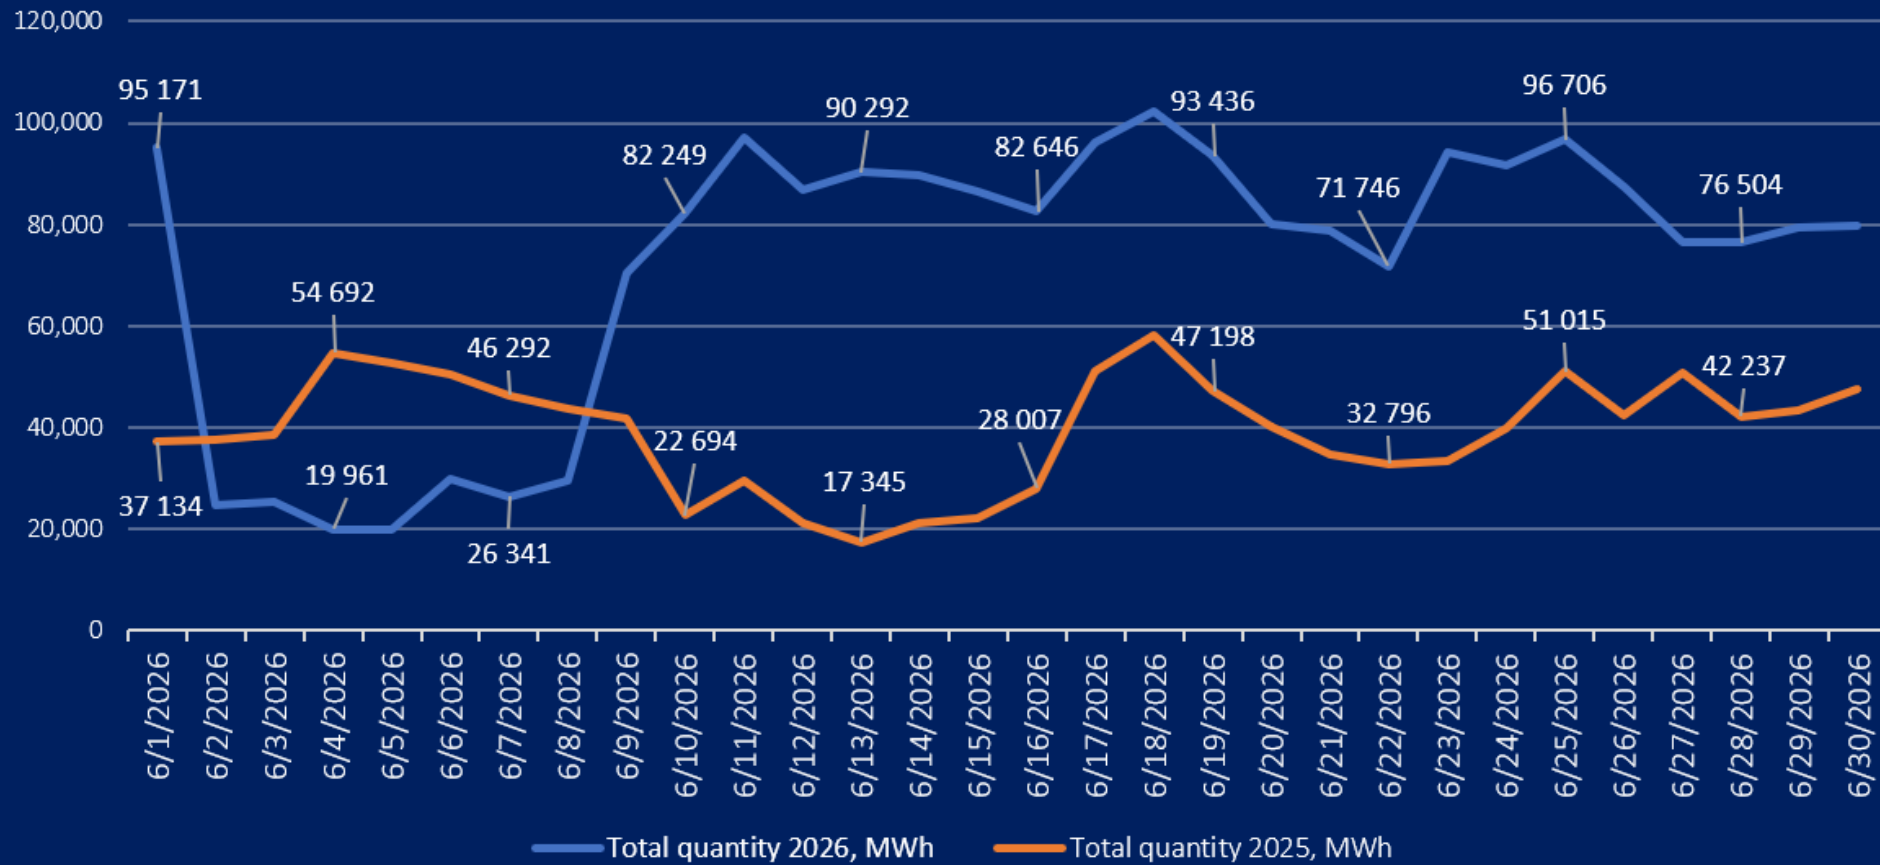

BALKAN GAS HUB EAD

Exchange market monthly report

June 2026

BGH Spot DA June 2026 Data

BGH Spot WD June 2026 Data

Total Spot June 2025-2026 Data

Short-term data on monthly basis, MWh

Long-term data on monthly basis, MWh

Number of participants

BGH members by origin and type

ENES

Balkan Gas Hub