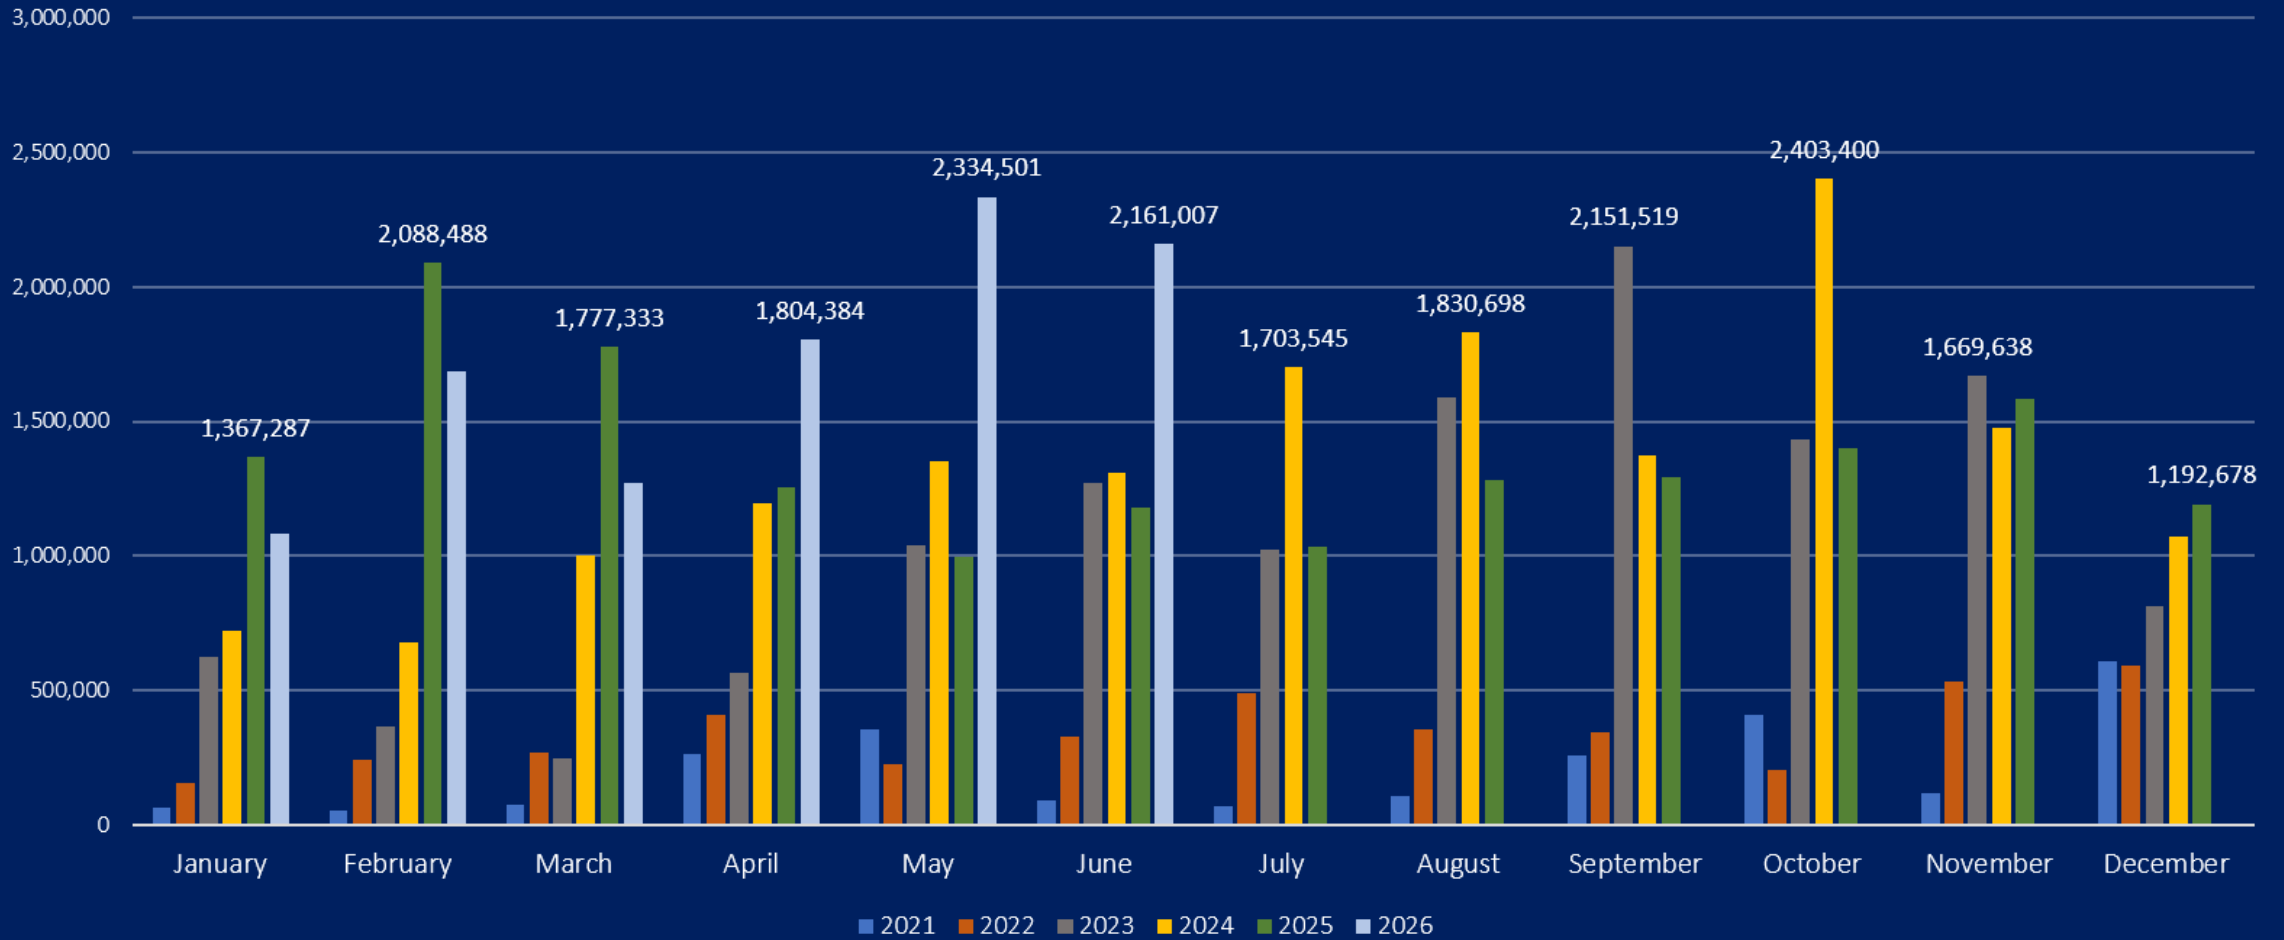

BALKAN GAS HUB EAD

Exchange market monthly report

June 2026

BGH Spot DA June 2026 Data

BGH Spot WD June 2026 Data

Total Spot June 2025-2026 Data

Short-term data on monthly basis, MWh

Long-term data on monthly basis, MWh

Number of participants

BGH members by origin and type

ENES

Balkan Gas Hub