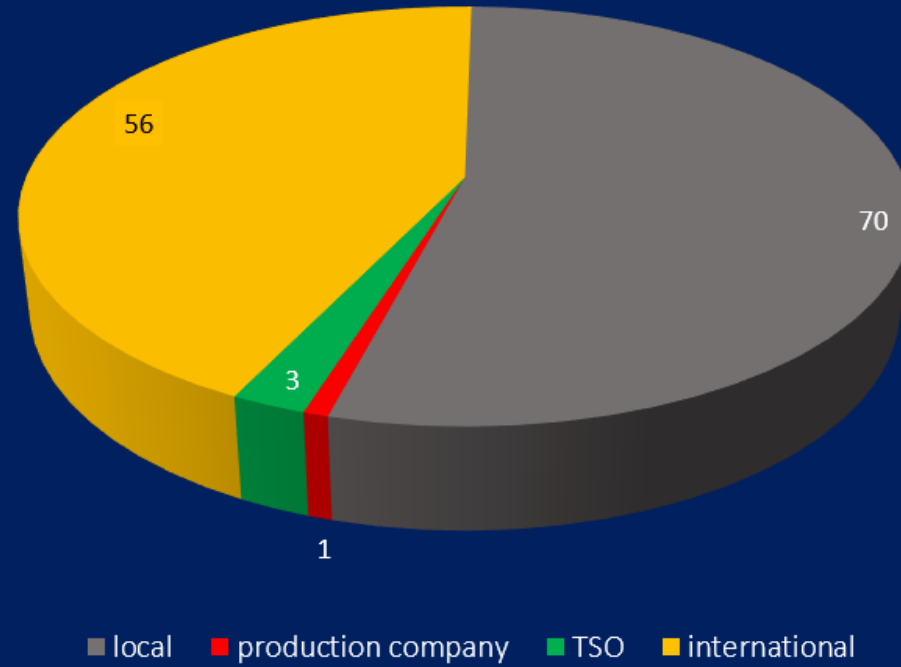

BALKAN GAS HUB EAD

Exchange market monthly report

June 2026

BGH Spot DA June 2026 Data

BGH Spot WD June 2026 Data

Total Spot June 2025-2026 Data

Short-term data on monthly basis, MWh

Long-term data on monthly basis, MWh

Number of participants

BGH members by origin and type

ENES

Balkan Gas Hub